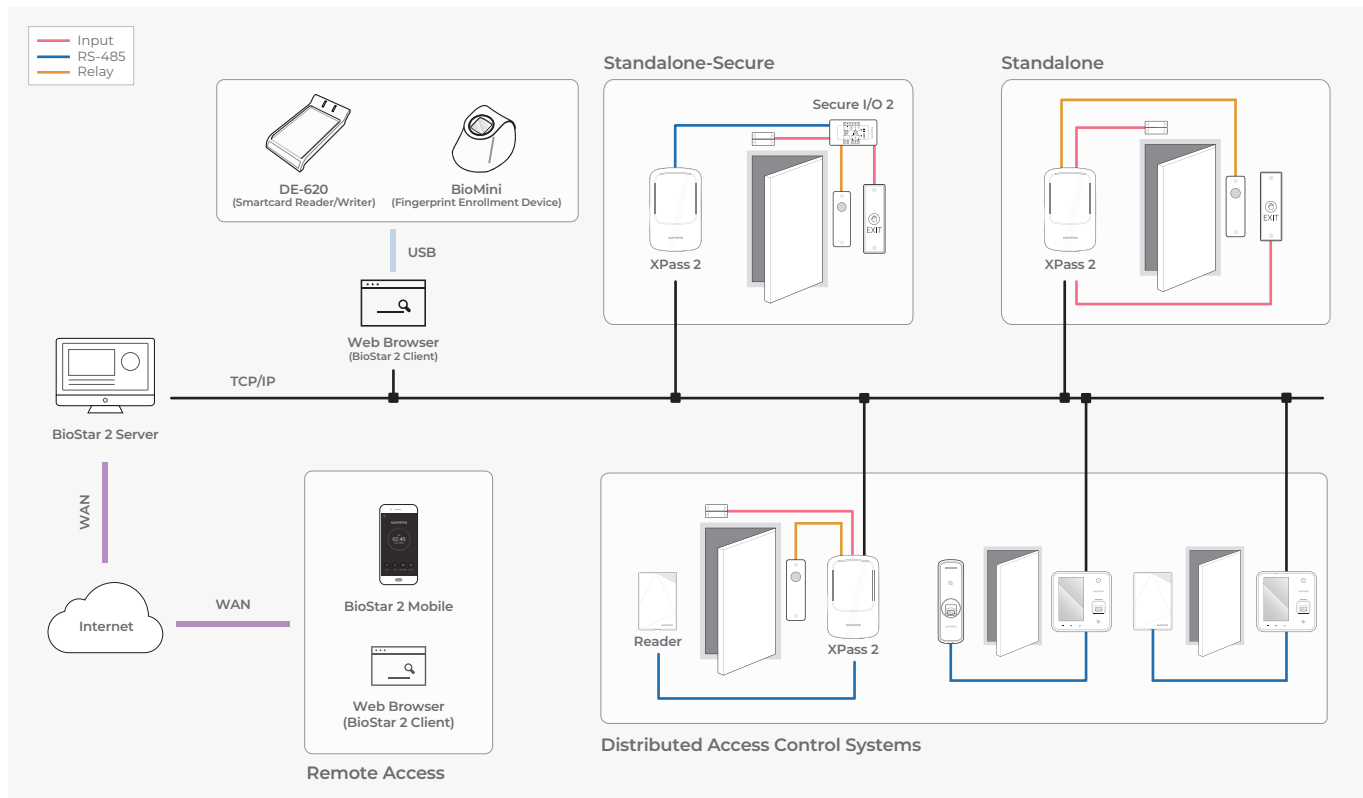

XPass 2

Outdoor Compact RFID Device

Features

- **Mobile Access**
- **Industry standard communication via OSDP**
- **Multi-type hardware structure**
- **Enhanced security with the Secure Element**
- **IP67 - Water and Dust Resistant**
- **IK08 - Vandal Resistant**
- **Multi-card Reading**
- **Power over Ethernet**
- **Homing bump on keypad for the visually impaired**

Specifications

125kHz card compatibility	EM
13.56MHz card compatibility	MIFARE, MIFARE Plus, DESFire EV1/EV2/EV3*, FeliCa
CPU	1.0GHz
Memory	4GB Flash + 64MB SDRAM
Max. Users	200,000
Max. Text Logs	1,000,000
Mobile card	NFC, BLE
IP rating	IP67
IK rating	IK08
Installation type	Mullion: XP2-MDPB Gangbox: XP2-GDPB, XP2-GKDPB
Keypad	Not Supported: XP2-MDPB, XP2-GDPB Supported (3x4): XP2-GKDPB
Ethernet	Supported (10/100 Mbps, auto MDI/MDI-X)
RS-485	1ch Master or Slave
Wiegand	1ch In or Out
TTL	2ch Input
Relay	1 Relay
PoE	Supported (IEEE 802.3af compliant)
Sound	Multi-tone buzzer
Operating Temperature	-35 °C ~ 65 °C
Operating Humidity	0% ~ 95%, non-condensing
Power	DC 12V or DC 24V
Dimensions (WxHxD, mm)	48 x 145 x 27: XP2-MDPB 80 x 130 x 25: XP2-GDPB, XP2-GKDPB
Certificates	CE, FCC, KC, RoHS, REACH, WEEE, SIG

System Configurations

IN COLLABORATION WITH

TECHRAQ™

SUPREMA
SECURITY & BIOMETRICS