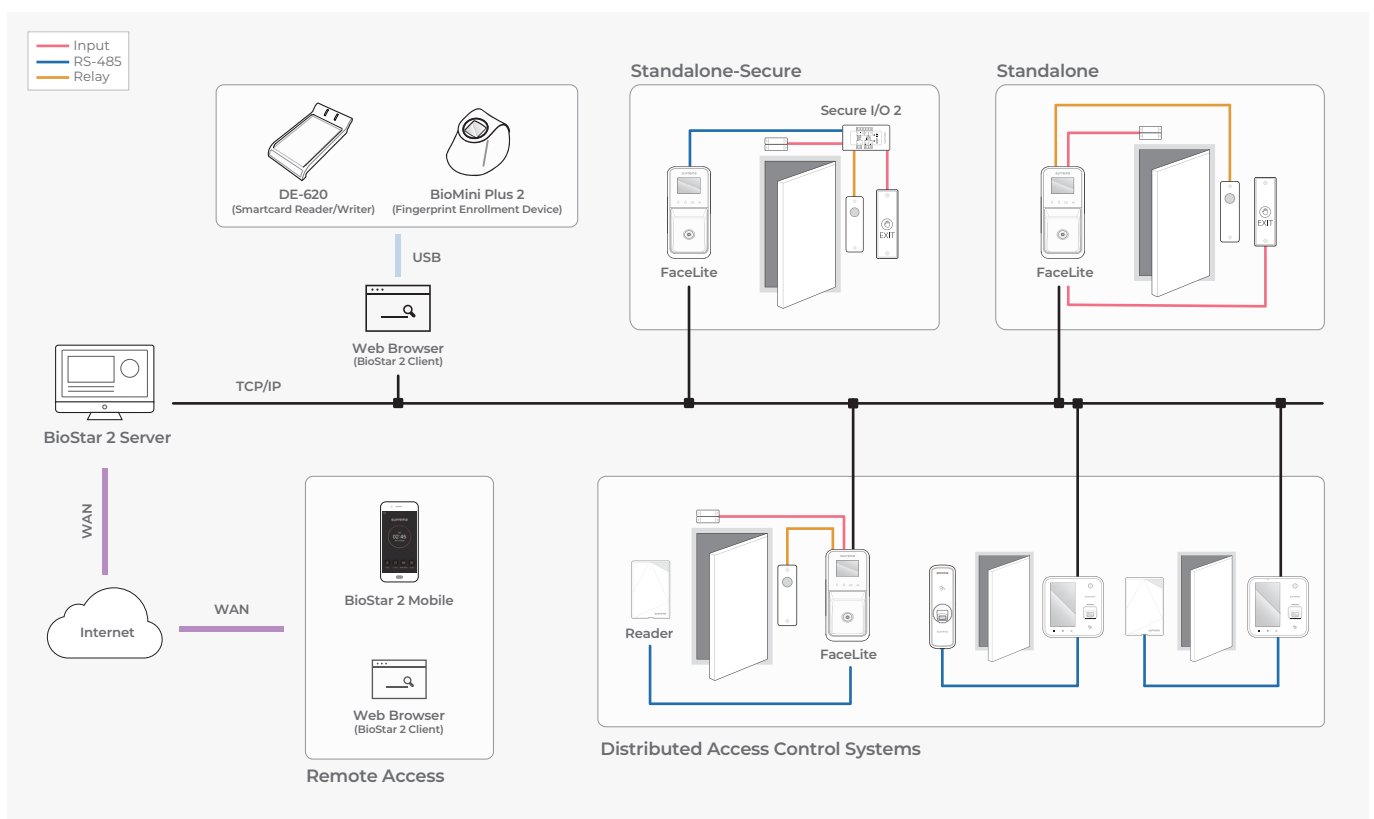

Features

Ultra Performance

- Matching Speed: 1:4,000 match/sec
- Group Matching: 1:5,000 match/sec
- User Capacity: Max 30,000 users (1:1), 4,000 users (1:N)

25,000 lx

Highest Operating Illuminance

- Operating illuminance from 0lx to 25,000lx
- Covers complete darkness to all indoor lighting conditions

Enhanced Security

- IR-based Live Face Detection(LFD); Prevent spoofing by printed images and LCDs
- Face template encryption
- Secured communication with TLS 1.2

Multi RFID Card Reading

- LF(125kHz), HF(13.56MHz) dual-band
- Reads all card types including Mobile Card (NFC and BLE)

Ergonomics & User Convenience

- Extended height range: 145cm – 210cm
- Improved face enrollment procedure

Specifications

Model Name	FL-DB
Biometric	Face
RF Options	125kHz EM & 13.56MHz MIFARE, MIFARE Plus, DESFire EV1/EV2*, FeliCa
Mobile Card	NFC, BLE
Max. User	30,000(1:1), 4,000(1:N)
Max. Log	5,000,000
Ethernet	10/100Mbps, auto MDI/MDI-X
RS-485	1ch Host or Slave (Selectable)
Wiegand	1ch Input or Output (Selectable)
TTL	2ch Inputs
Relay	1 Relay
Tamper	Supported
CPU	1.2GHz Quad Core
Memory	8GB Flash + 1GB RAM
Operating Temperature	-20°C ~ 50°C
Dimensions (WxHxD, mm)	80 x 170 x 76
Power	DC 24V
Certificates	CE, FCC, KC, RoHS, REACH, WEEE, BT SIG

System Configurations

IN COLLABORATION WITH

TECHRAQ™

SUPREMA
SECURITY & BIOMETRICS